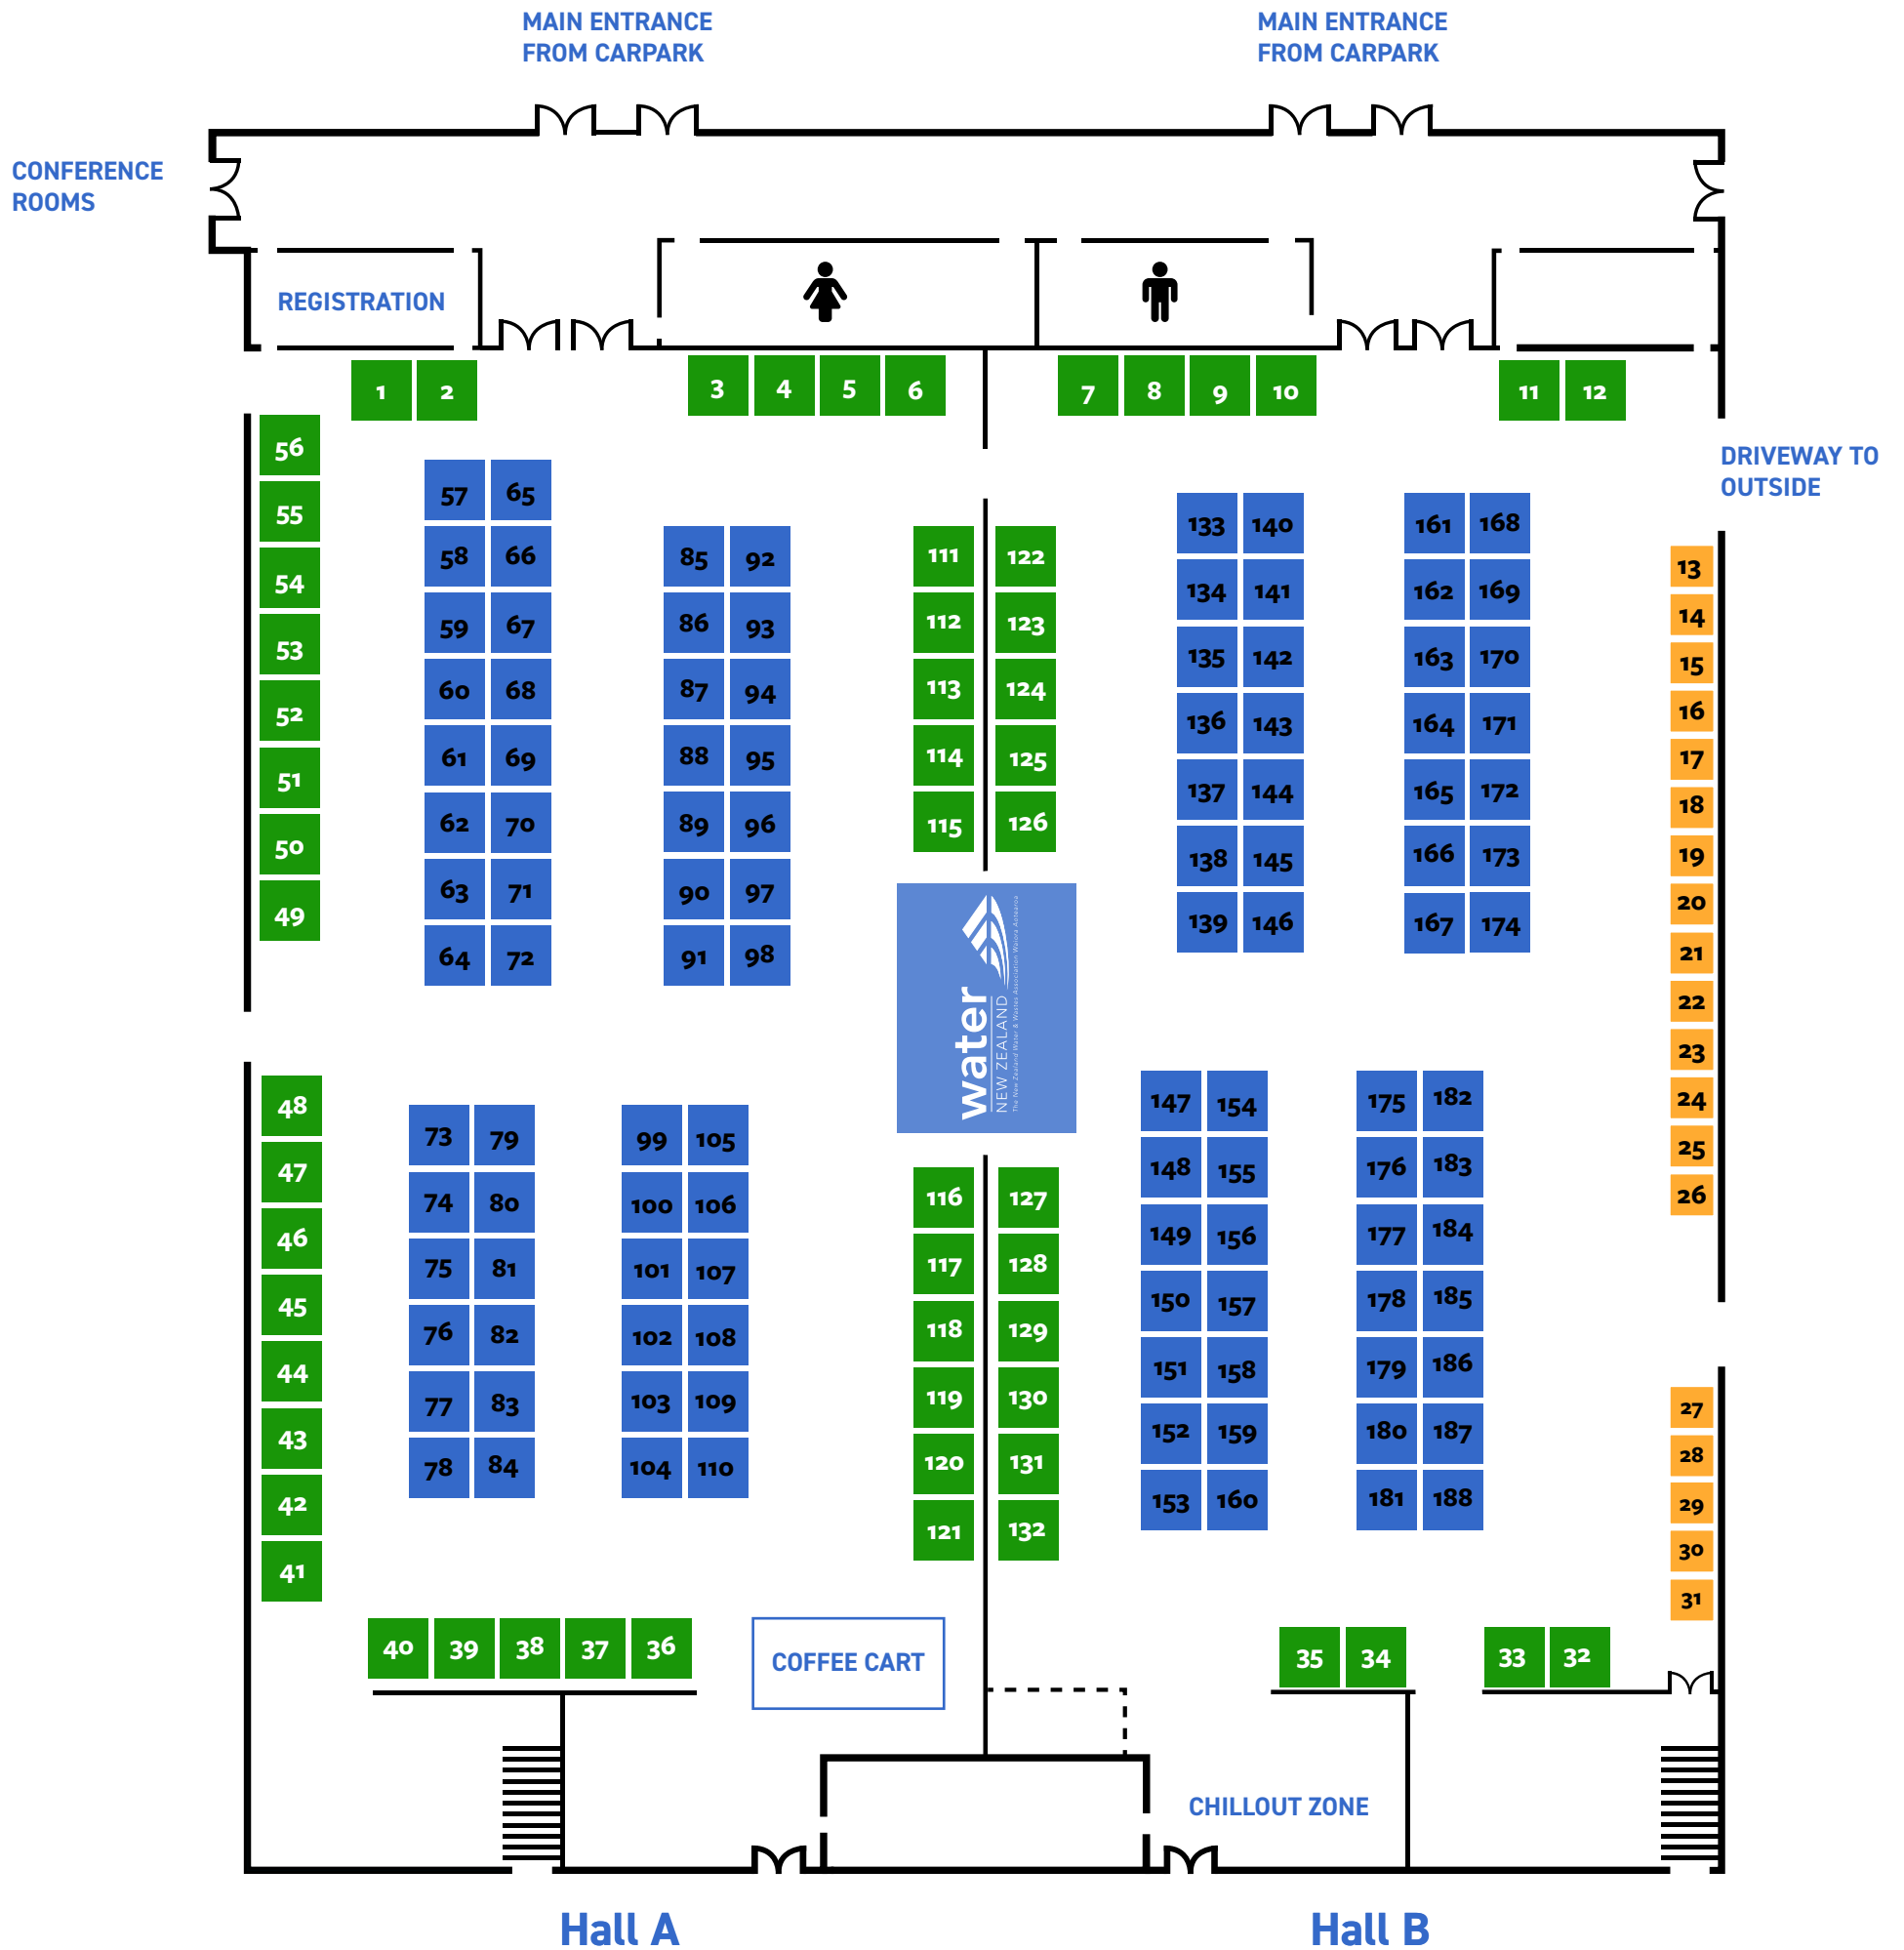

Water Expo Floorplan

KEY

■ Stands 2.4m x 2.4m
Un-Restricted Height*

■ Stands 3m x 3m
Restricted Height:*
2.3m high

■ Stands 3m x 3m
Un-Restricted Height*

*Stands higher than 3.6m will need to be approved by Avenues Event Management

*unless otherwise stated

*Stands higher than 3.6m will need to be approved by Avenues Event Management

■ Sold